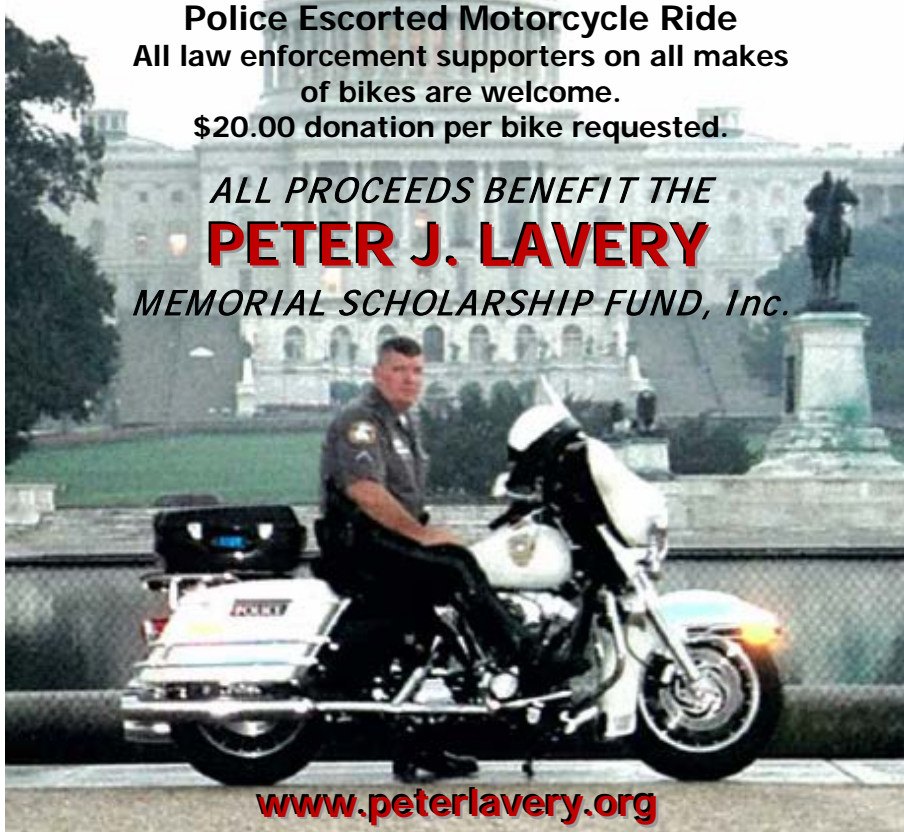

9th Annual Memorial Run

MPO Peter J. Lavery

September 15, 2013

Police Escorted Motorcycle Ride
 All law enforcement supporters on all makes
 of bikes are welcome.
 \$20.00 donation per bike requested.

ALL PROCEEDS BENEFIT THE
PETER J. LAVERY
 MEMORIAL SCHOLARSHIP FUND, Inc.

www.peterlavery.org

Churchill Park
 1991 Main Street
 Newington, CT

Churchill Park
 1991 Main Street
 Newington, CT

RAIN OR SHINE

RAIN OR SHINE

Gateway, Inc.

SUPPORTED BY:

Registration from 8:00 AM – 9:45 AM; ride departs at 10:00 AM from Churchill Park, 1991 Main Street, Newington, Connecticut. Ride concludes at Churchill Park at approximately 11:15 AM.

Lunch is provided by Stew Leonard's with music by Shark Entertainment.

Short- and Long-sleeve T-shirts are sold at the following locations:

CT Police Supply, 105 Fenn Road, Newington

Gengras, 221 Governor Street, East Hartford

Mickey Finn's, 559 Berlin Turnpike, Berlin

ENTER FOR A CHANCE TO WIN one of 2 door prizes: A custom-designed Lavery Memorial Derby Cover (valued at \$200) or a 3 piece Derby Cover Set, custom or standard design (valued at \$450); both prizes are donated by CAT LLC. Ticket prices are \$20 per prize. Additional information online.