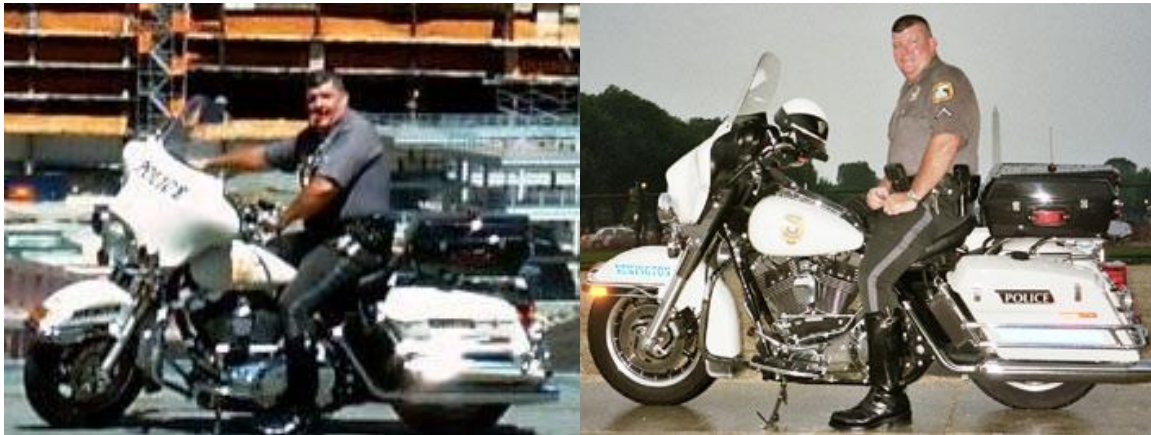

15th Annual Memorial Run

MPO PETER J. LAVERY

September 15, 2019

Never Forget

Rain
or
Shine

Rain
or
Shine

Proceeds Benefit the

PETER J. LAVERY SCHOLARSHIP FUND, INC.

Police Escorted Motorcycle Ride.

All law enforcement supporters on all makes of bikes are welcome.

\$20.00 donation per bike requested.

SUPPORTED BY:

GENERAL
PAVING AND CONSTRUCTION CORP.

Registration from 8:00 AM – 9:45 AM; ride departs at 10:00 AM from Churchill Park, 1991 Main Street, Newington, Connecticut. Ride concludes at Churchill Park at approximately 11:15 AM.