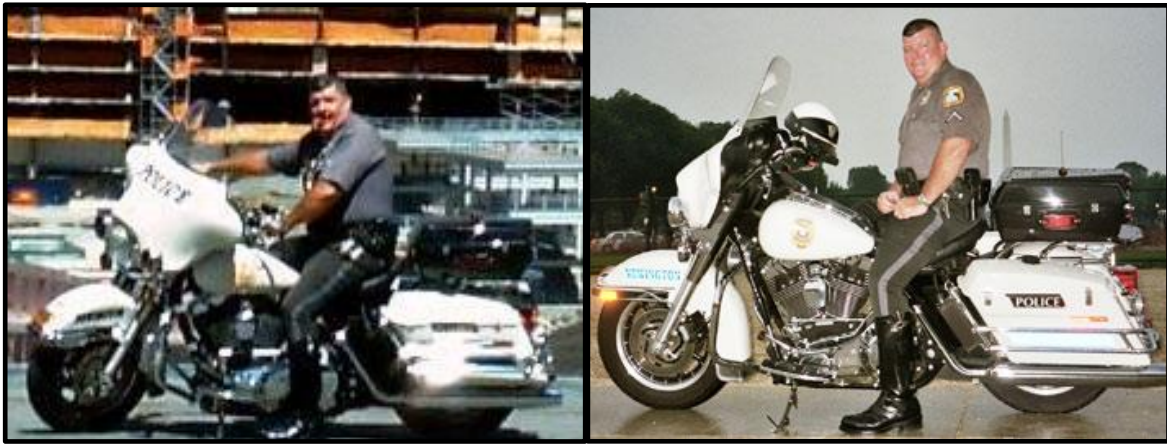

18th Annual Memorial Ride

MPO PETER J. LAVERY

September 18, 2022

Never Forget

Rain
or
Shine

Rain
or
Shine

Proceeds Benefit the
PETER J. LAVERY SCHOLARSHIP FUND, INC.

Police Escorted Motorcycle Ride.

All law enforcement supporters on all makes of bikes are welcome.

\$20.00 donation per bike requested.

SUPPORTED BY:

Registration from 8:00 AM – 9:45 AM; ride departs at 10:00 AM from Churchill Park, 1991 Main Street, Newington, Connecticut. Ride concludes at Churchill Park at approximately 11:15 AM.